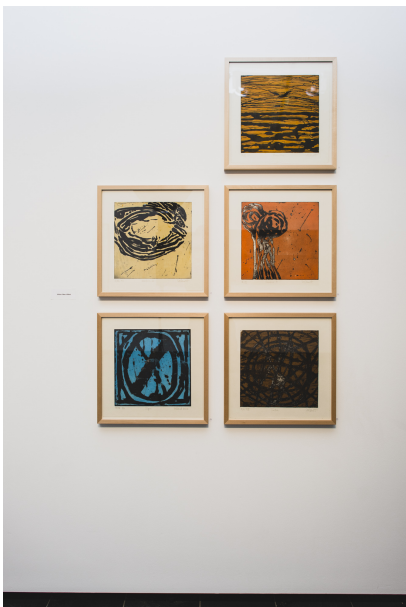

La gravure dans tous ses états
Exhibition View
Nosbaum Reding, Luxembourg, 2020

Gallery Fellner contemporary

2, rue Wiltheim L-2733 Luxembourg / T / info@fellnercontemporary.lu